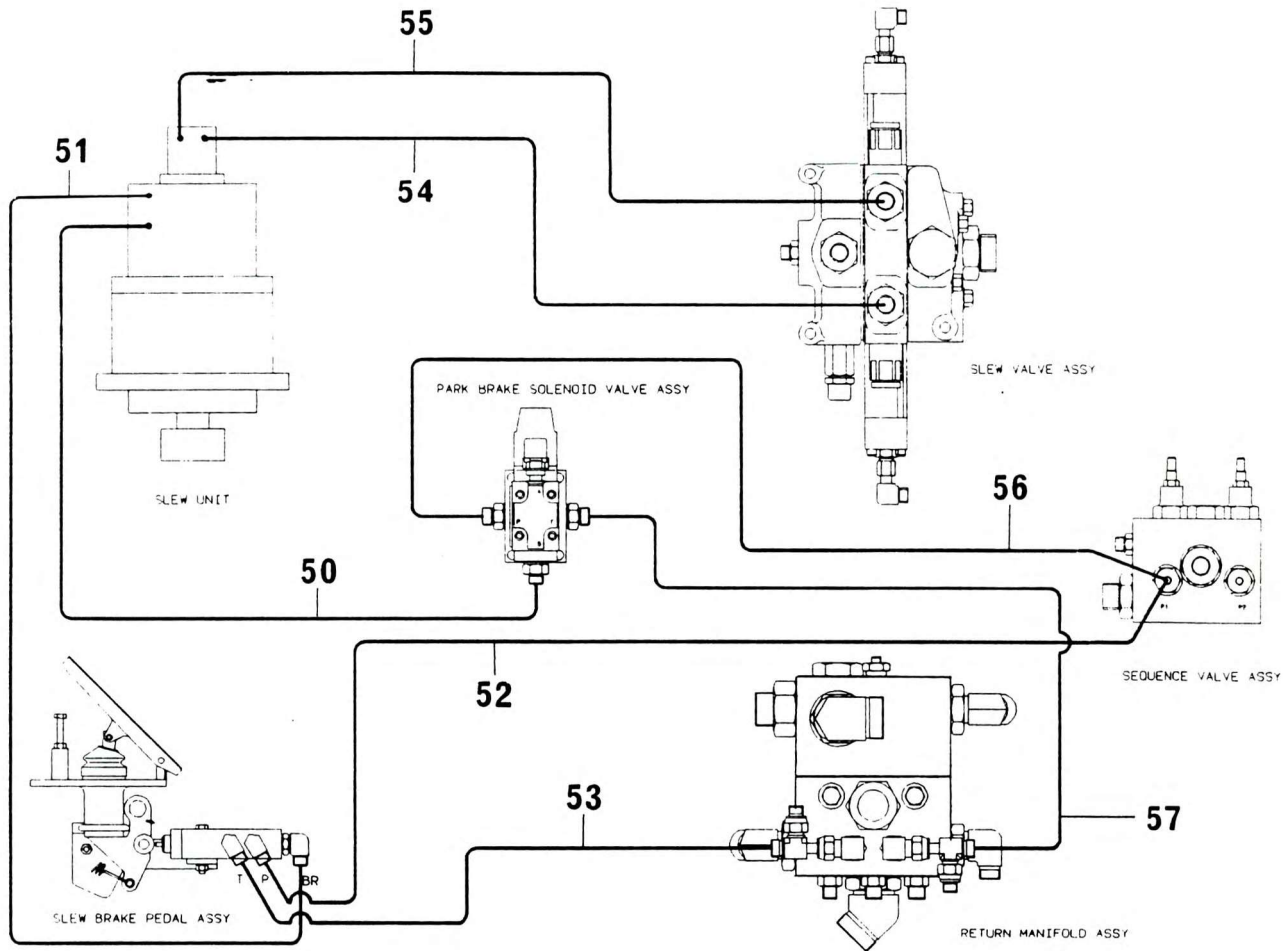

HOSE SET SUPER - SLEW

NO.	PART NO.	QTY.	DESCRIPTION	NO.	PART NO.	QTY.	DESCRIPTION
50	7-555-102611	1	Hose Assy $\frac{1}{4}$ " x 26" Long				
51	7-555-108111	1	Hose Assy $\frac{1}{4}$ " x 81" Long				
52	7-555-108611	1	Hose Assy $\frac{1}{4}$ " x 90"				
53	7-555-207510	1	Hose Assy $\frac{3}{8}$ " x 75" Long				
54	7-555-504720	1	Hose Assy $\frac{3}{4}$ " x 47" Long				
55	7-555-504720	1	Hose Assy $\frac{3}{4}$ " x 47" Long				
56	7-555-207411	1	Hose Assy $\frac{3}{8}$ " x 74" Long				
57	7-555-202611	1	Hose Assy $\frac{3}{8}$ "				